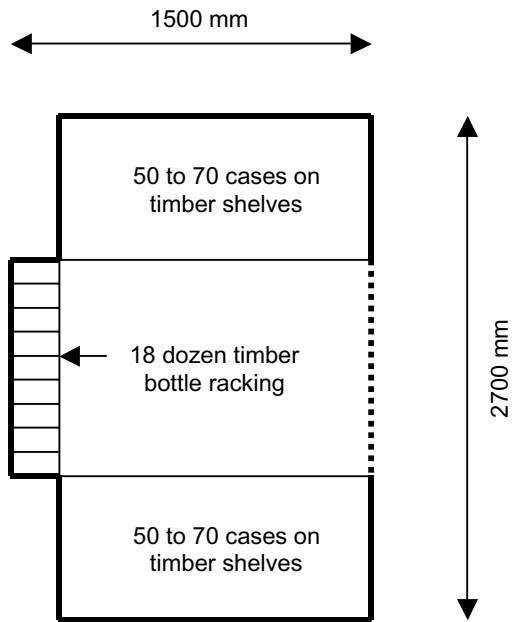

> Private Wine Vaults & Bins

> VAULT TYPE D
120 TO 150 DOZEN BOTTLES