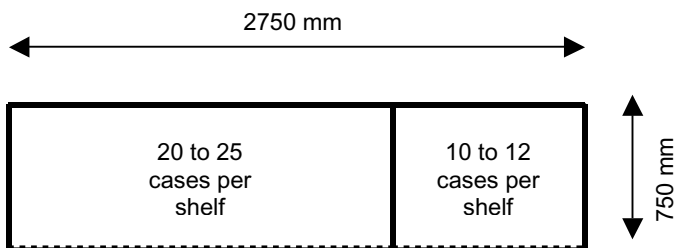

# > Private Wine Vaults & Bins

> **BIN TYPE B**  
40 TO 50 DOZEN BOTTLES

> **BIN TYPE C1**  
80 TO 100 DOZEN BOTTLES

> **BIN TYPE C2**  
150 TO 200 DOZEN BOTTLES

> **BIN TYPE D**  
120 TO 150 DOZEN BOTTLES