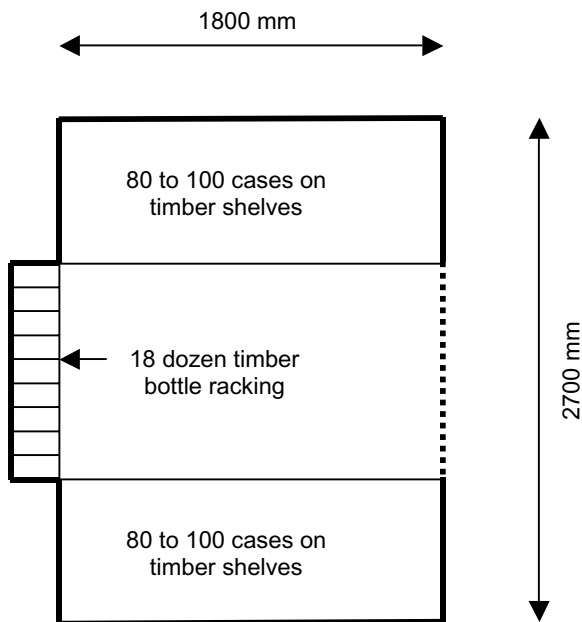

> VAULT TYPE E
200 TO 220 DOZEN BOTTLES

CONTACT DETAILS

NORTHSIDE 1 / 72-74 GIBBES STREET, CHATSWOOD NSW 2067
CITYSIDE P.O. BOX 69, 1 / 19 BOOTH STREET, CAMPERDOWN NSW 2050
TOLL FREE 1800 111 275
EMAIL ARK@WINE-ARK.COM
OR VISIT WWW.WINE-ARK.COM