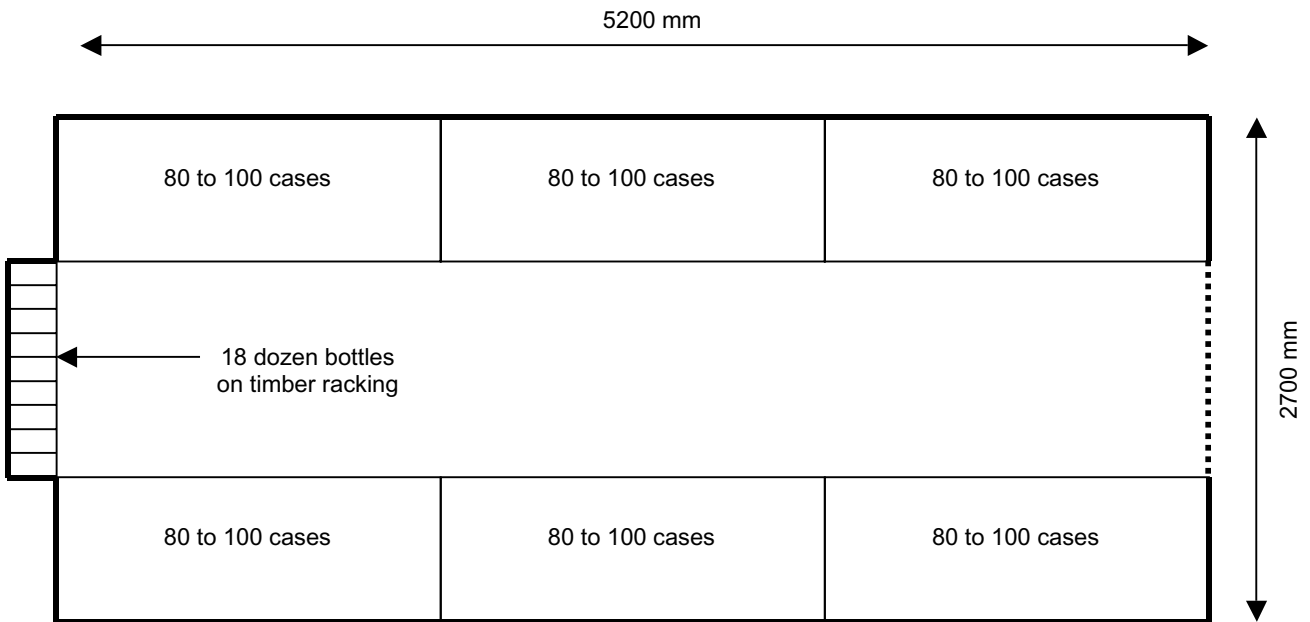

> VAULT TYPE J 550 TO 620 DOZEN BOTTLES

CONTACT DETAILS

NORTHSIDE 1 / 72-74 GIBBES STREET, CHATSWOOD NSW 2067
CITYSIDE P.O. BOX 69, 1 / 19 BOOTH STREET, CAMPERDOWN NSW 2050
TOLL FREE 1800 111 275
EMAIL ARK@WINE-ARK.COM
OR VISIT WWW.WINE-ARK.COM