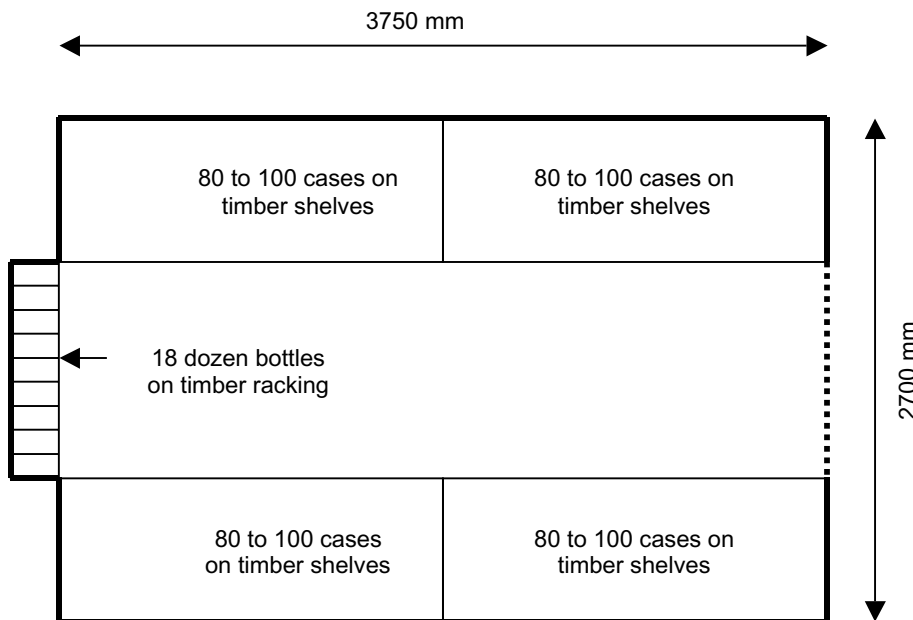

> VAULT TYPE G
350 TO 420
DOZEN BOTTLES

CONTACT DETAILS

NORTHSIDE 1 / 72-74 GIBBES STREET, CHATSWOOD NSW 2067
CITYSIDE P.O. BOX 69, 1 / 19 BOOTH STREET, CAMPERDOWN NSW 2050
TOLL FREE 1800 111 275
EMAIL ARK@WINE-ARK.COM
OR VISIT WWW.WINE-ARK.COM