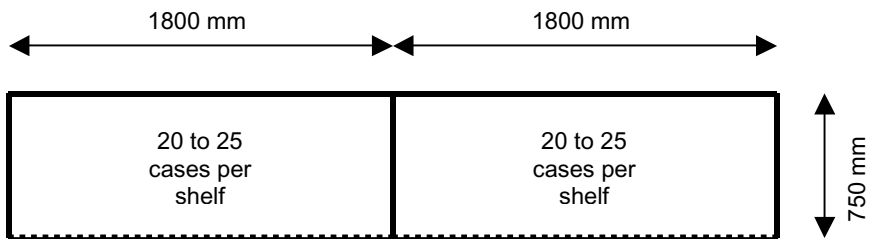

# > Private Wine Vaults & Bins

> **BIN TYPE B**  
40 TO 50 DOZEN BOTTLES

> **BIN TYPE C1**  
80 TO 100 DOZEN BOTTLES

> **BIN TYPE C2**  
150 TO 200 DOZEN BOTTLES

> **BIN TYPE D**  
120 TO 150 DOZEN BOTTLES