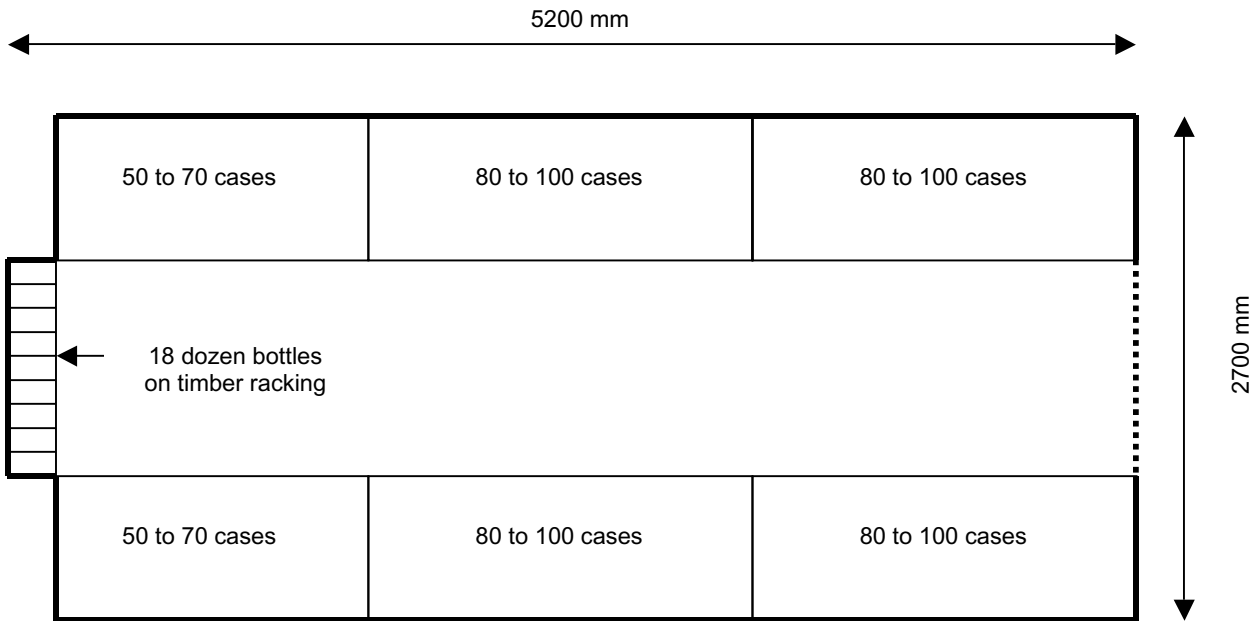

> Private Wine Vaults & Bins

> VAULT TYPE H 480 TO 550 DOZEN BOTTLES