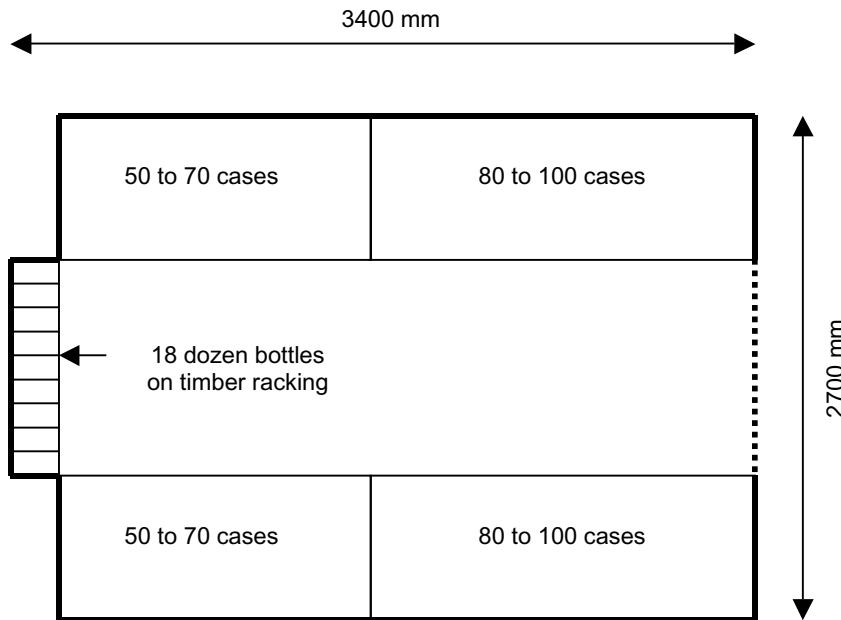

> Private Wine Vaults & Bins

> VAULT TYPE F
300 TO 350
DOZEN BOTTLES